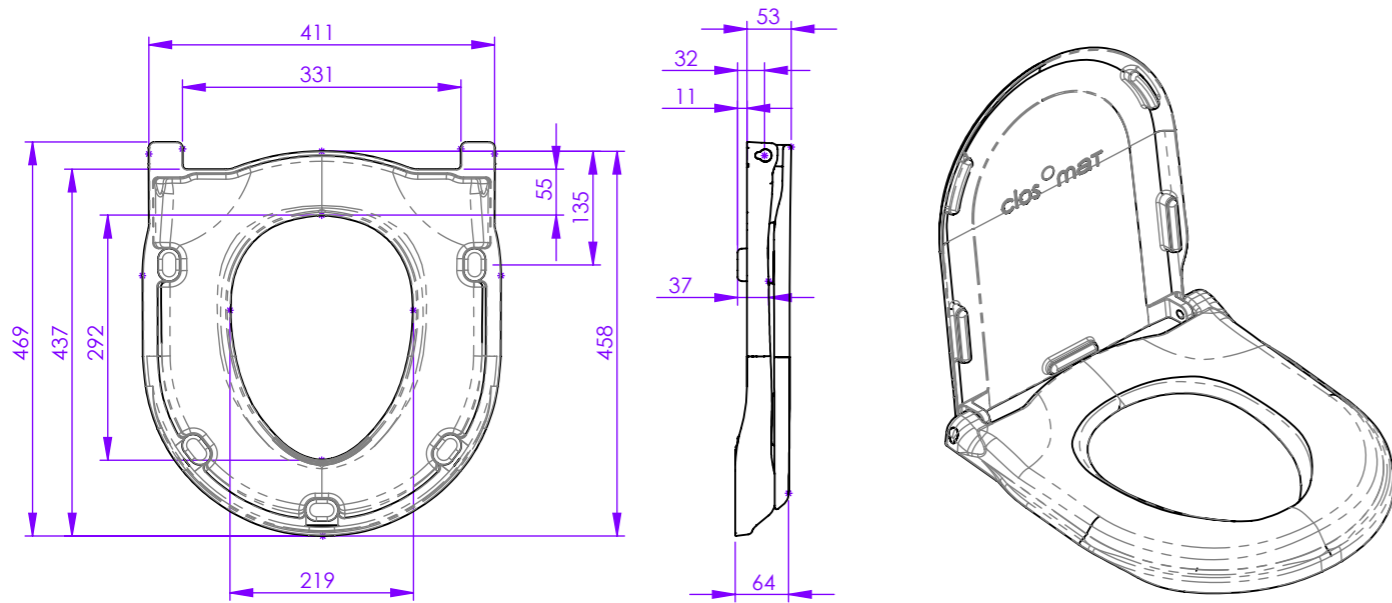

closomat Seat range overview drawing

Standard Hard Palma Seat (White)
Side & 3d views shown with lid (White)

Soft Adult Palma Seat (Blue)
Side & 3d views shown with lid (White)

Soft Junior Palma Seat (Blue)
Side & 3d views shown with lid (White)

Soft Horseshoe Palma Seat (Blue)
Side & 3d views shown with lid (White)