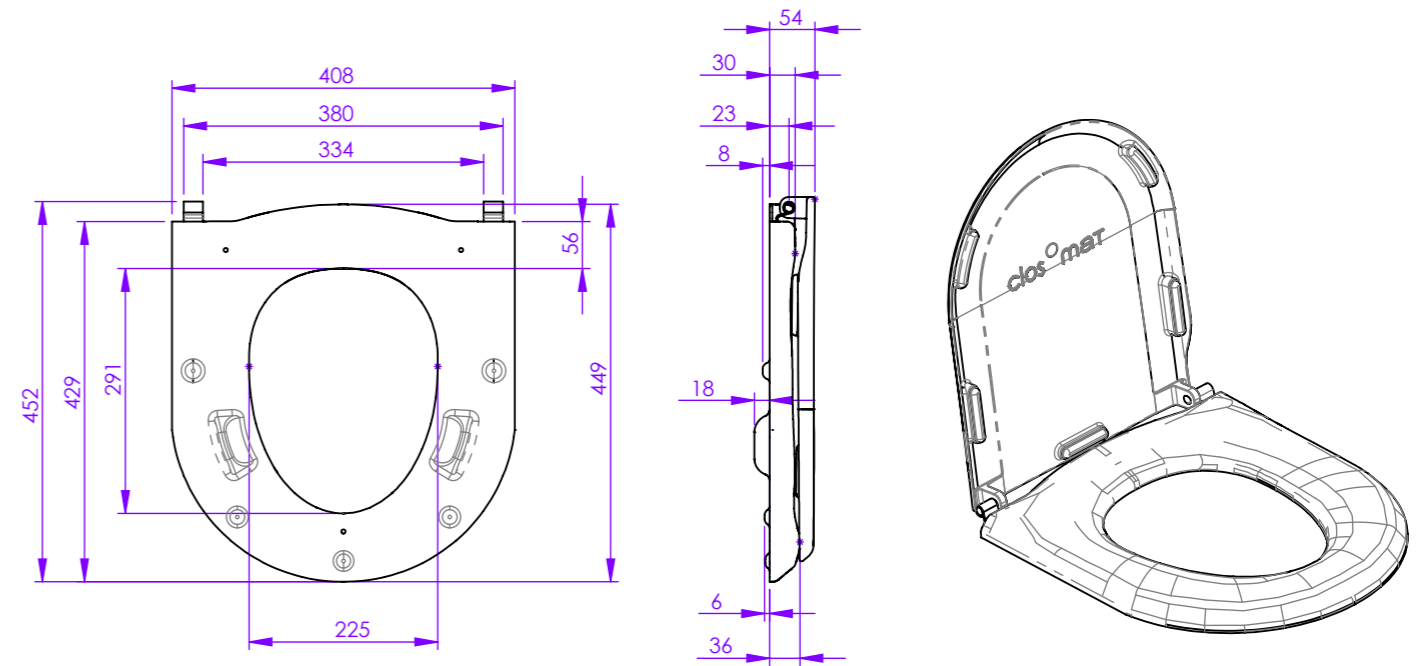

closomat Seat range overview drawing

Standard Hard Palma Seat (White)
Side & 3d views shown with lid (White)

Soft Adult Palma Seat (Blue)
Side & 3d views shown with lid (White)

Soft Junior Palma Seat (Blue)
Side & 3d views shown with lid (White)

Soft Horseshoe Palma Seat (Blue)
Side & 3d views shown with lid (White)