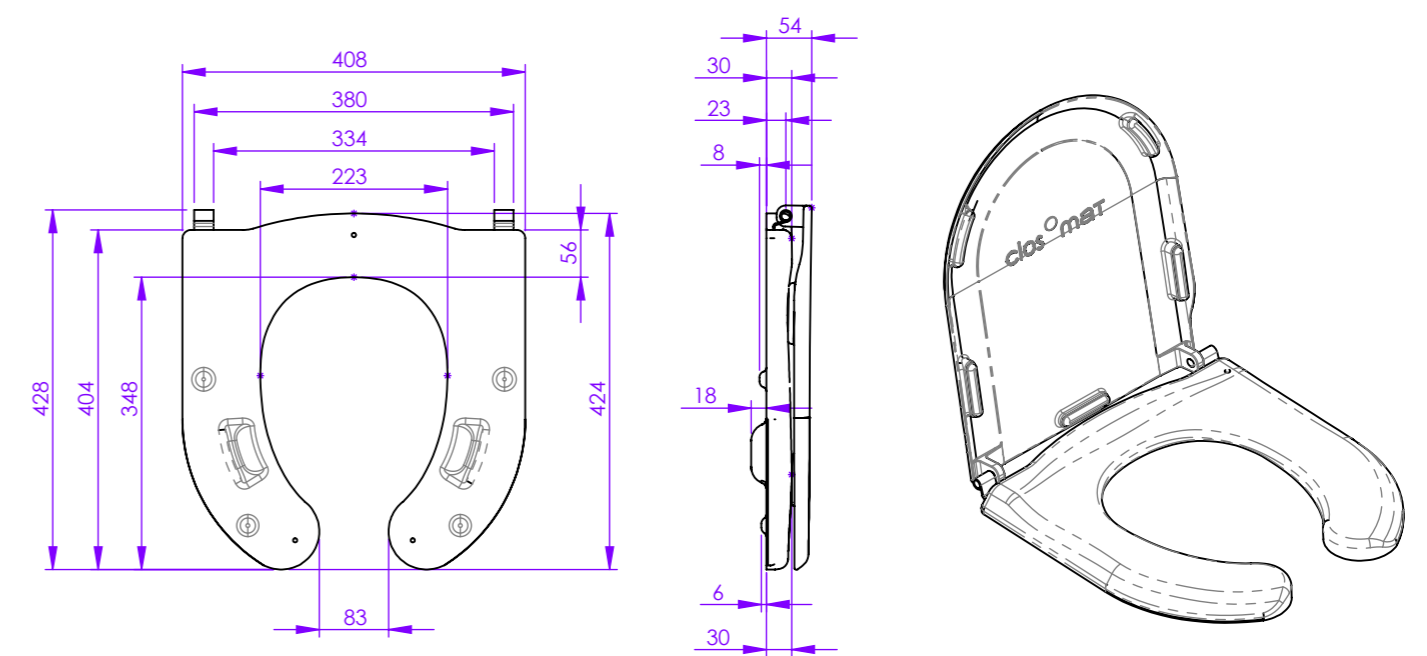

closomat Seat range overview drawing

Standard Hard Palma Seat (White)
Side & 3d views shown with lid (White)

Soft Adult Palma Seat (Blue)
Side & 3d views shown with lid (White)

Soft Junior Palma Seat (Blue)
Side & 3d views shown with lid (White)

Soft Horseshoe Palma Seat (Blue)
Side & 3d views shown with lid (White)