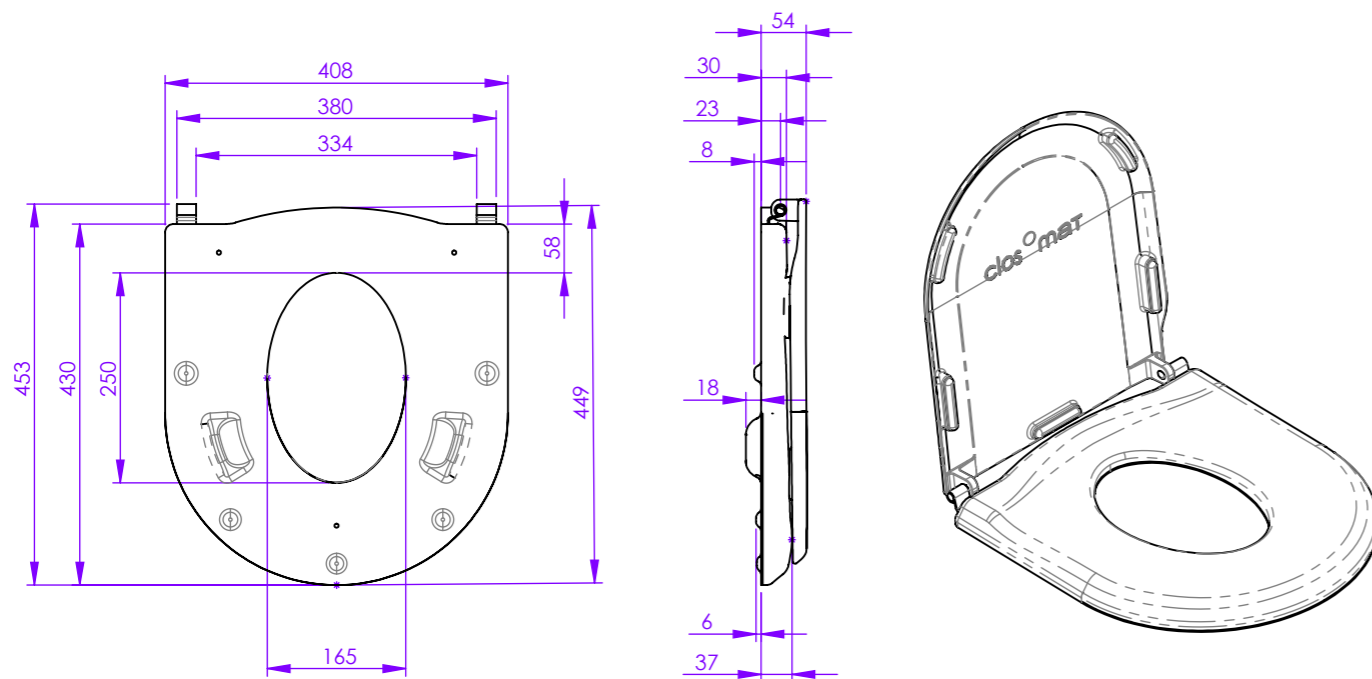

closomat Seat range overview drawing

Standard Hard Palma Seat (White)
Side & 3d views shown with lid (White)

Soft Adult Palma Seat (Blue)
Side & 3d views shown with lid (White)

Soft Junior Palma Seat (Blue)
Side & 3d views shown with lid (White)

Soft Horseshoe Palma Seat (Blue)
Side & 3d views shown with lid (White)